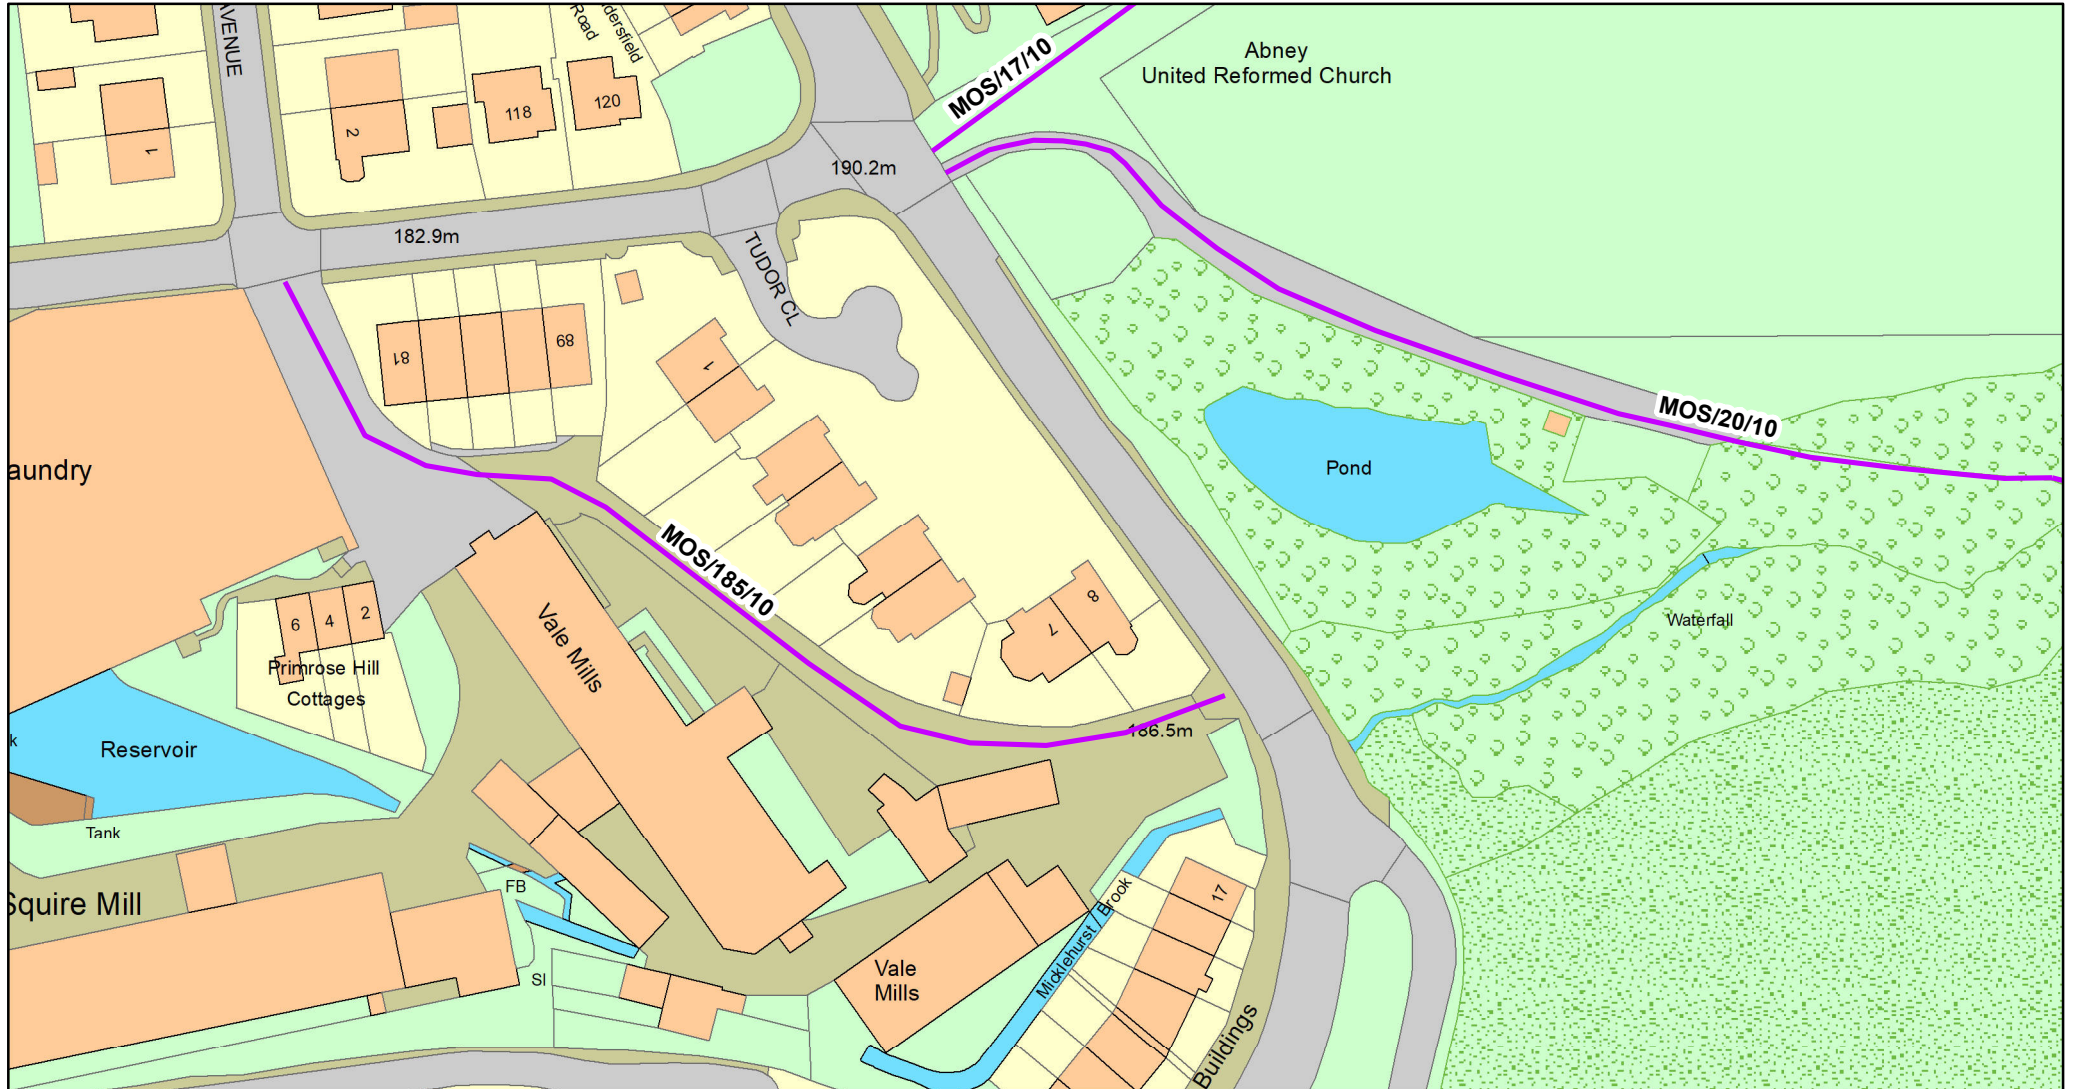

Vale Mill Lodge

APPENDIX 1

Descriptive Text

Reproduced from an Ordnance Survey map with the permission of the Controller of HMSO © Crown Copyright. Licence number LA100022697 - 2023

vale mill lodge mossley

Mossley, England

Google Street View

Apr 2023

See more dates